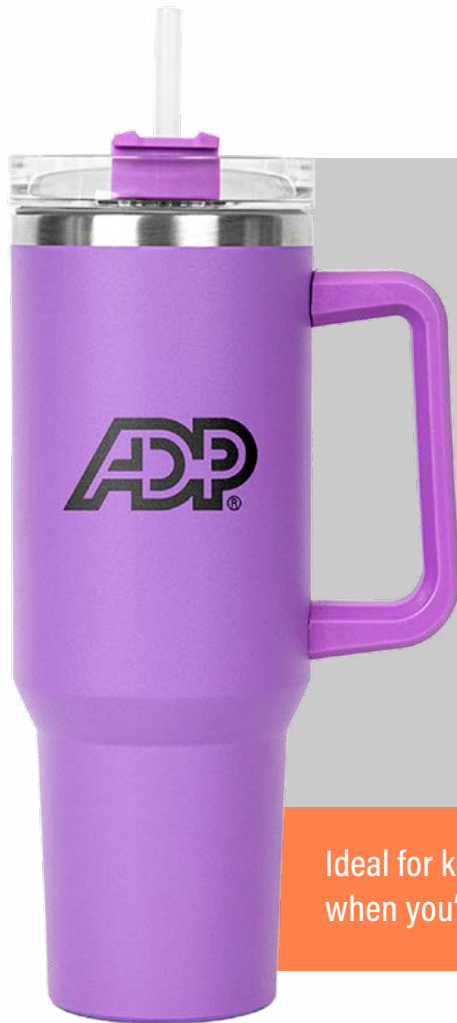

# **QUENCH YOUR THIRST WITH THE HIPPO MUG!**

Enjoy more while refilling less with the Hippo Mug. It holds 40 ounces and helps keep you hydrated!

**CHECK IT OUT!**

# **THE HIPPO MUG & STRAW LID WITH TWIST CLOSURE | 40 OZ**

Item S910

**EIGHT COLORS TO CHOOSE FROM:**

Ideal for keeping your beverages cold or hot when you're on the go or just lounging at home.

The Hippo Mug features double-wall vacuum insulation and keeps your drinks cold for up to 11 hours and hot for up to 7 hours. Is made of 18/8 stainless steel for durability and to maximize temperature retention. A convenient screw-on clear straw lid with a twist closure gives you the option of drinking with or without the removable straw, so you can say goodbye to single-use plastic straws. Dishwasher-safe to save you time. Great for cold juices, iced teas, and hot coffee.