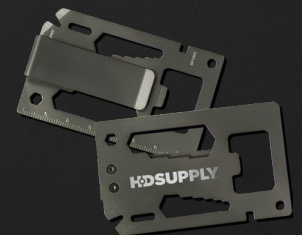

LEVEL UP STYLE MEETS FUNCTION

Ditch the bulky keychain clutter!
Upgrade your carry with our sleek
and modern gunmetal keychains
and a multi-tool card with a
money clip.

Check it out!

Gunmetal Elliptical Key Chain A7014

EQP: **\$2.39**(R)
MOQ: 150

The Gunmetal Westfield Key Chain A7017

EQP: **\$2.79**(R)
MOQ: 150

Gunmetal Apri Bottle Opener Key Chain A7018

EQP: **\$2.39**(R)
MOQ: 150

Bamboo Key Chain Bottle Opener A4091

EQP: **\$2.89**(R)
MOQ: 150

Waikiki Bamboo Key Chain A4092

EQP: **\$2.69**(R)
MOQ: 150

The Allegheny Multi-Tool Card with Money Clip T106

EQP: **\$4.49**(R)
MOQ: 150

In stock, order now!