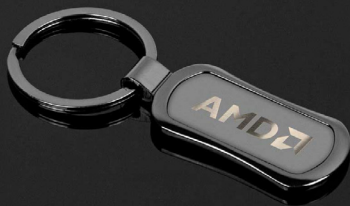

Gunmetal Corsa Key Chain A7015

EQP: **$2.39**(R)
MOQ: 150